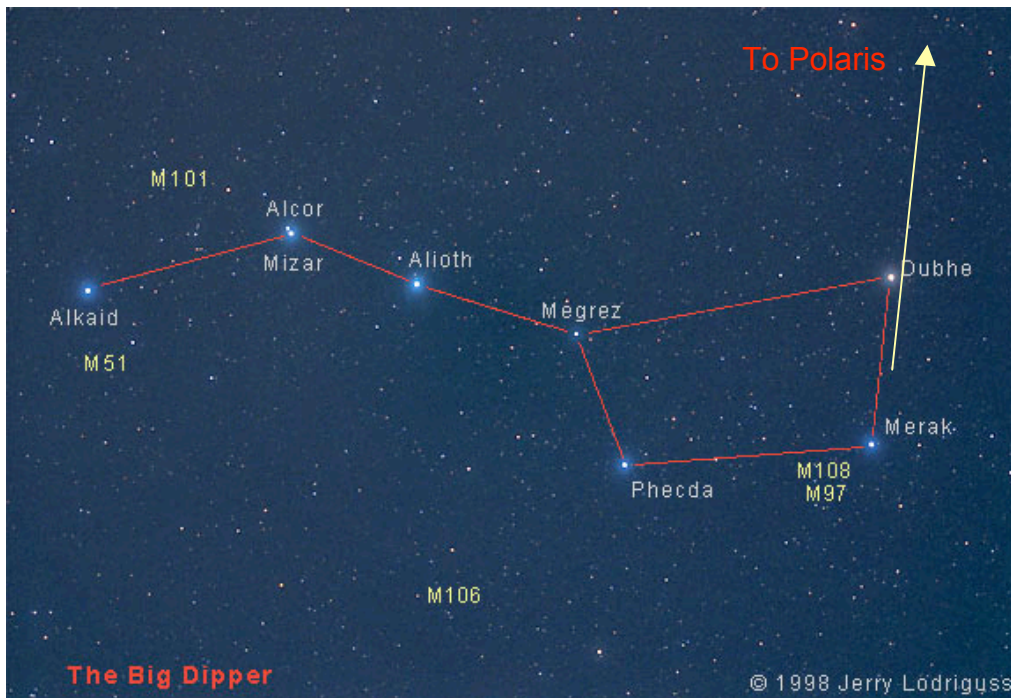

**The Ten Nearest Stars
(Other Than The Sun)**

NAME OF STAR	DISTANCE (x 10¹² kilometers)	DISTANCE (Light Years)
Proxima Centauri	39.7	4.2
Alpha Centauri	40.6	4.3
Barnard's Star	56.8	6.0
Wolf 359	72.8	7.7
Lalande 21185	77.6	8.2
UV Ceti	79.4	8.4
Sirius	81.3	8.6
Ross 154	88.9	9.4
Ross 248	98.4	10.4
Epsilon Eridani	102.1	10.8
Ross 128	103.1	10.9

The Big Dipper Stars

NAME OF STAR	DISTANCE (Light Years)
Alkaid	101
Alcor	78
Mizar	78
Alioth	81
Megrez	81
Phecda	84
Merak	79
Dubhe	124
Polaris*	430

* not a Big Dipper star, but you use the Big Dipper to find Polaris